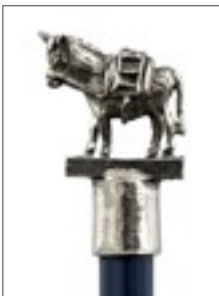

# PENCIL TOPPERS

Available in polished pewter, silver plated or 24ct gold plated finish.

Custom printing available,  
see page 69 for more details

Owl  
(pewter shown)

REF: 1810

Donkey  
(pewter shown)

REF: 1812