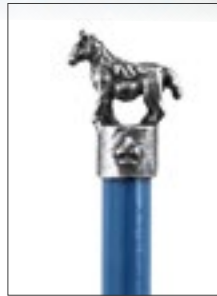

Shetland Pony
(pewter shown)

REF: 1014